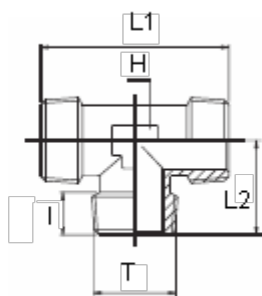

Data Sheet

Article number: 5891230TR38

Description: Tee fitting 1230TR
R3/8"

Measures

H = 13

I = 12.0

L1 = 48.0

L2 = 24.0

T = 3/8"